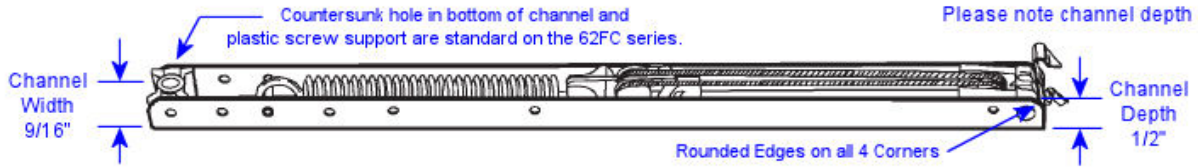

62FC Series 1/2" x 1/2" Tilt Channel Balance

Metal Channel available in Aluminum or White Finish. Please specify.

Ordering Information

1) Measure metal channel length (do not include attached ends) & note channel color.
2) Identify number stamped on channel. (e.g., 21A, 24B, etc.)
3) Select our corresponding part number from the chart below.
4) Identify the appropriate balance end to be attached; add the appropriate suffix -1 (60-518) or -5 (900-18354) after the part number and order accordingly.
5) If the letter "T" appears after the number stamped, it indicates a top sash balance; when ordering, add the letter "T" at the end of our part number.

1) If metal channel length does not correspond with the number stamped on balance, consult your representative since your balance may be a special order.

General Information

Example Ordering Chart

Channel Length	Number Stamped	Part Number	End Attached	Complete Part Number
21"	21A	62FC-21A	-1	62FC-21A-1
24"	24B	62FC-24B	-5	62FC-24B-5